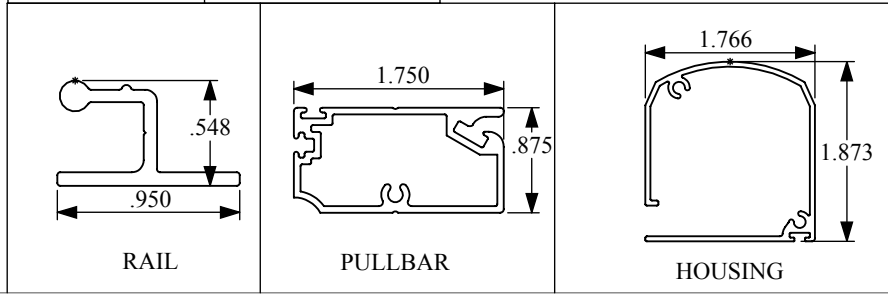

DOOR HEIGHT	DOOR WIDTH
AT 7'	8' IS MAX WIDTH
AT 8'	8' IS MAX WIDTH
AT 9'	6' IS MAX WIDTH

STOETT
INDUSTRIES

FRENCH DOOR

SCALE: 1:50

WEIGHT:

SHEET 1 OF 1

SIZE **A** DWG. NO. REV.