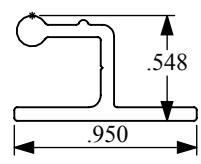

DOOR HEIGHT	DOOR WIDTH	DESCRIPTION
0' to 7'	8' IS MAX WIDTH	OVER 6' WIDE (PET MESH/NOSEUM/SOLOR MESH) NOT WARRANTY
7' to 8'	8' IS MAX WIDTH	OVER 6' WIDE ALL MESH NOT WARRANTY
8' to 9'	8' IS MAX WIDTH	OVER 6' WIDE ALL MESH NOT WARRANTY

RAIL

PULLBAR

HOUSING

STOETT
INDUSTRIES

FRENCH DOOR

SIZE **A** DWG. NO. REV. **A2**

SCALE:1:50 WEIGHT: 2-28-2013