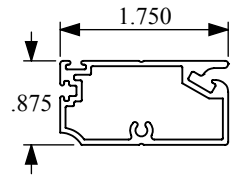

DOOR HEIGHT	DOOR WIDTH	DESCRIPTION
0' to 7'	8' IS MAX WIDTH	OVER 6' WIDE (PET MESH/NOSEUM/SOLOR MESH) NOT WARRANTY
7' to 8'	8' IS MAX WIDTH	OVER 6' WIDE ALL MESH NOT WARRANTY
8' to 9'	8' IS MAX WIDTH	OVER 6' WIDE ALL MESH NOT WARRANTY

RAIL

PULLBAR

HOUSING

STOETT
INDUSTRIES

FRENCH DOOR

SIZE **A** DWG. NO. REV. **A2**

SCALE:1:50 WEIGHT: 2-28-2013