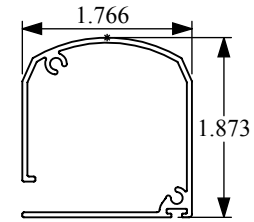

DOOR HEIGHT	DOOR WIDTH	DESCRIPTION
0' to 7'	8' IS MAX WIDTH	OVER 6' WIDE (PET MESH/NOSEUM/SOLOR MESH) NOT WARRANTY
7' to 8'	8' IS MAX WIDTH	OVER 6' WIDE ALL MESH NOT WARRANTY
8' to 9'	8' IS MAX WIDTH	OVER 6' WIDE ALL MESH NOT WARRANTY

RAIL

PULLBAR

HOUSING

STOETT
INDUSTRIES

FRENCH DOOR

SIZE **A** DWG. NO. REV. **A2**

SCALE:1:50 WEIGHT: 2-28-2013